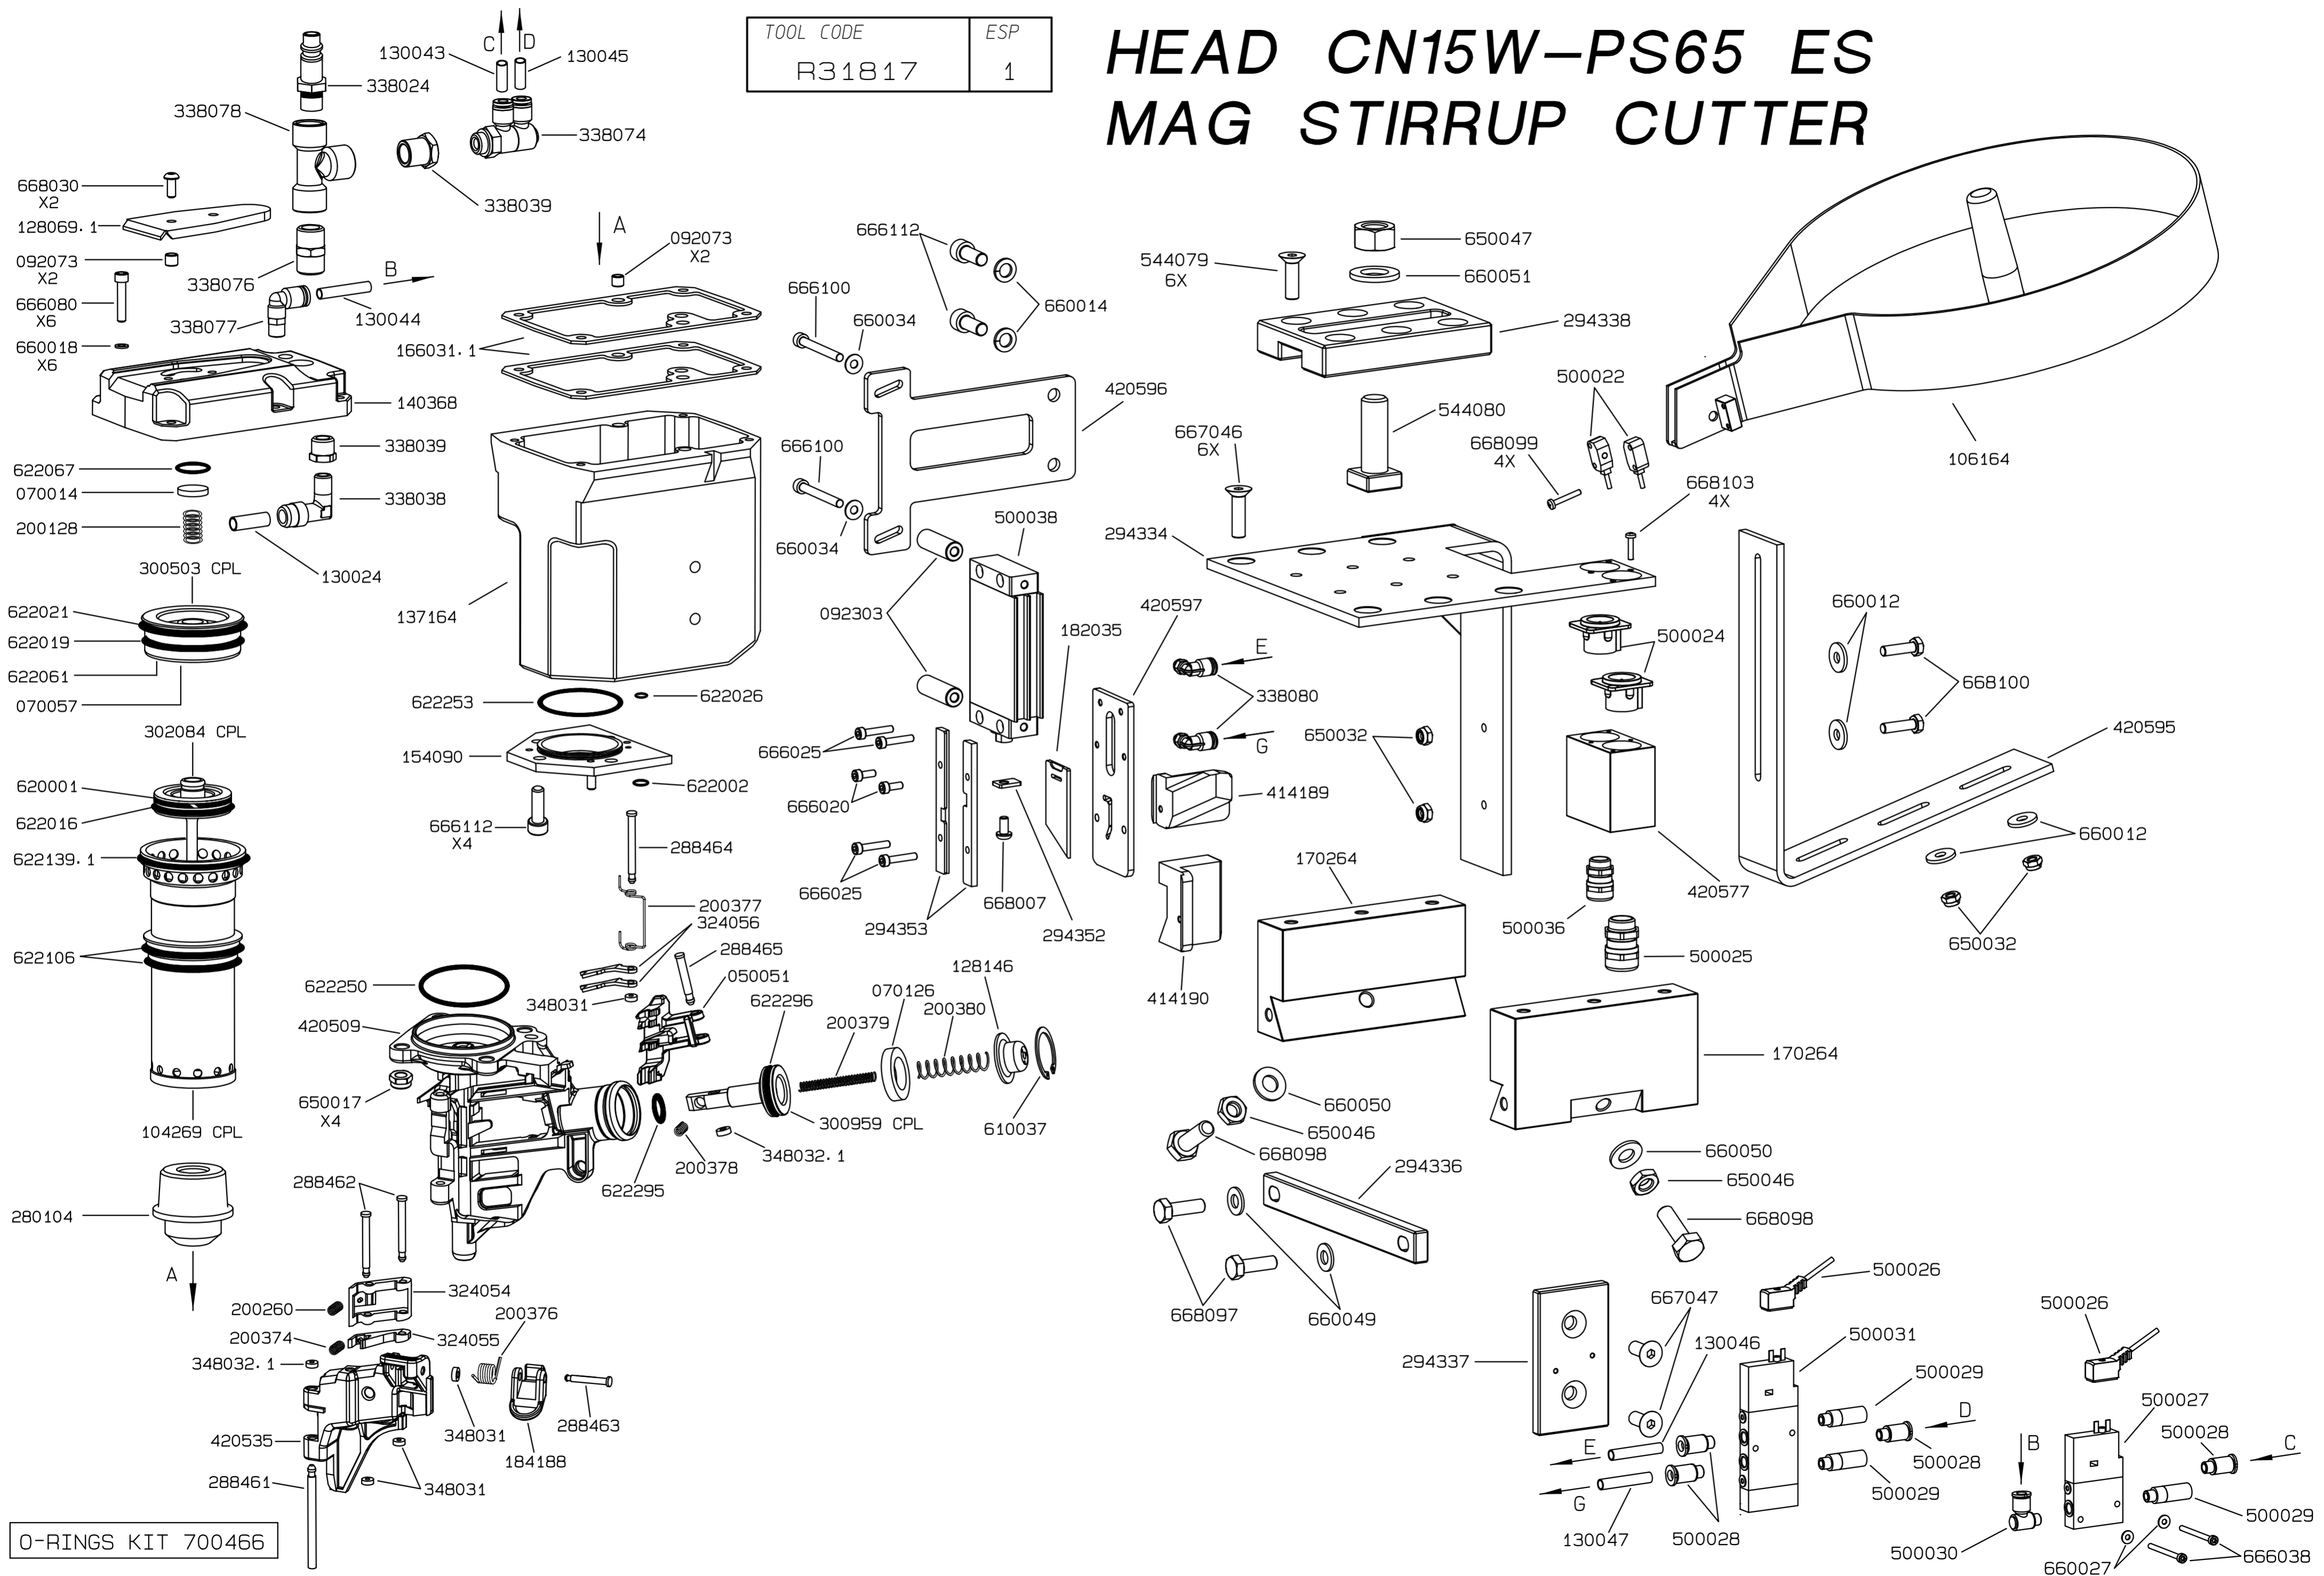

TOOL CODE	ESP
R31817	1

HEAD CN15W-PS65 ES MAG STIRRUP CUTTER

O-RINGS KIT 700466