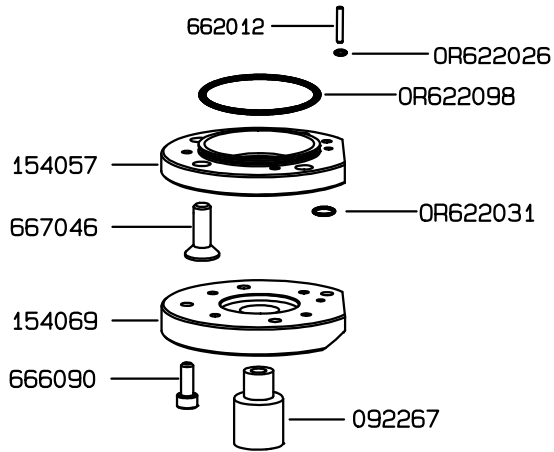

HEAD CN-57A

420531 CPL

TOOL CODE	ESP
R31627	0