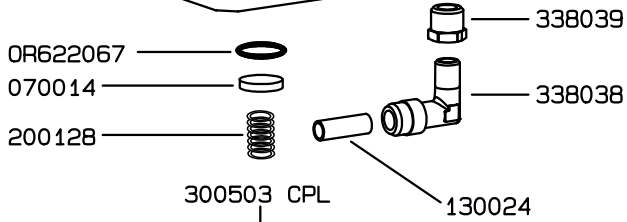

HEAD CN-57A

420531 CPL

TOOL CODE	ESP
R31627	0