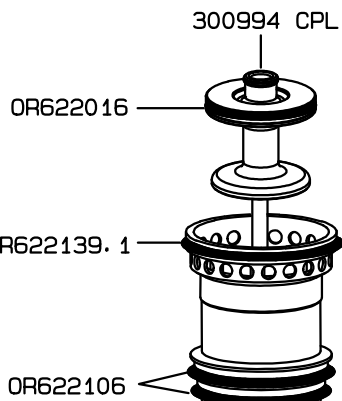

HEAD CN-57A

420531 CPL

TOOL CODE	ESP
R31627	0