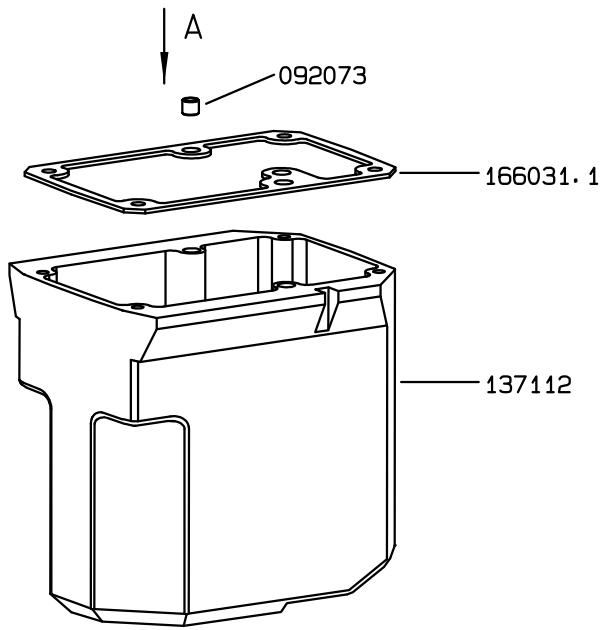

HEAD CN-57A

420531 CPL

TOOL CODE	ESP
R31627	0