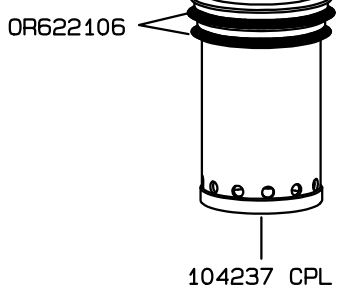

HEAD CN-57A

420531 CPL

TOOL CODE	ESP
R31627	0