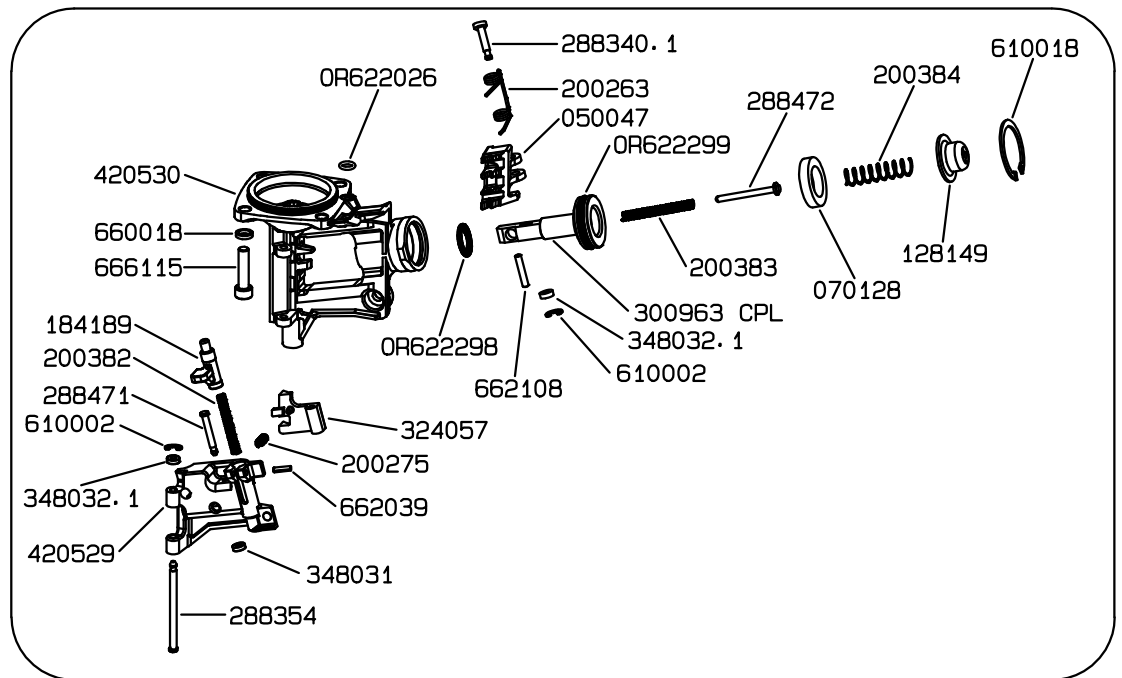

HEAD CN-57A

420531 CPL

TOOL CODE	ESP
R31627	0