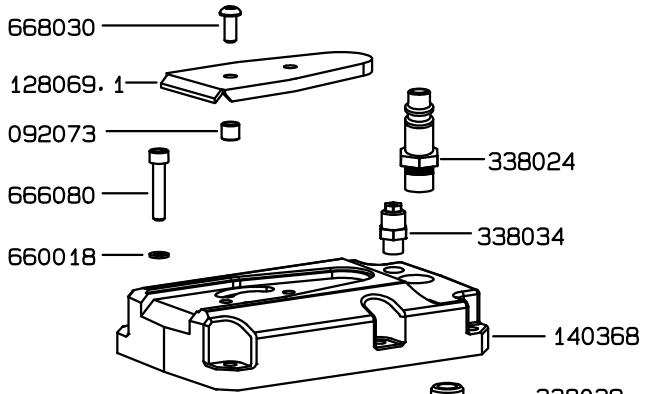

HEAD CN-57A

420531 CPL

TOOL CODE	ESP
R31627	0